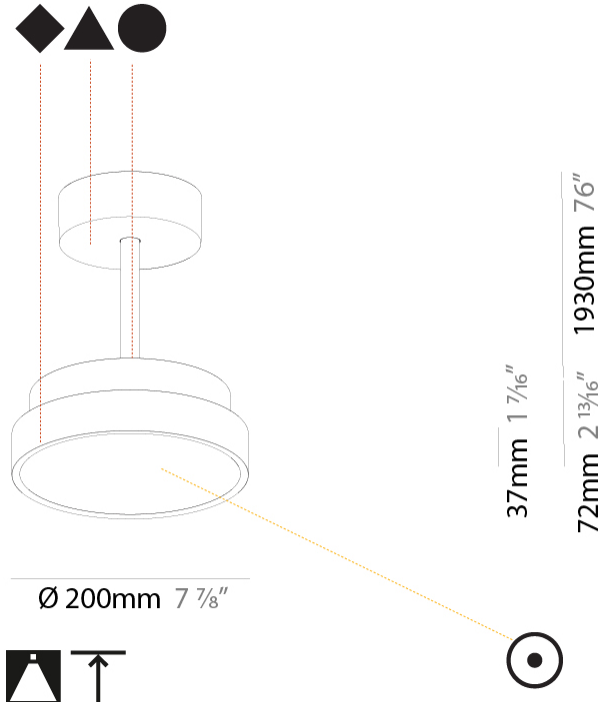

GENERAL

Series: Sign Diva Tube
Subseries: Sign Diva Tube
Partner: Prolicht
Division: Architectural
Installation: Suspension
Product Type: Pendant
Mounting Location: Ceiling
Light Distribution: Direct

PHYSICAL

Shape: Round
Diameter (mm): 200
Diameter (in): 7 7/8
Height (mm): 72
Height (in): 2 13/16
Max. Overall Height (mm): 1972
Max. Overall Height (in): 77 5/8
Weight (kg): 1.648
Weight (lbs): 3.633
Diffuser: PMMA - Opal / Micro-Prism / Sparkling Secret / Vintage Industrial
Fixture Finish: SSR / BKV / CWI / CRY / HAB / UFT / ITA / RUA / FTG / MYG / LOD / PUS / FRO / FUP / KIA / POP / BLS / SPG / MEY / GOH / CHC / COM / ABZ / JAG / OBR / MOS / ROR
Fixture Material: PMMA / Extruded Aluminum / Steel

ELECTRICAL

Lamp Type: LED (Zhaga Standard)
Input Wattage (W): 10
Dimming: Tri-Mode (Non-Dimming and Phase Dimming (120Vac only) and 0-10V Dimming)
Driver Included: Yes
Driver Location: Integrated
Driver Type: Constant Current - Universal
Driver Class: Class 2
Input Voltage (V): 120 - 277
Constant Current (MA): 350

LED

Color Temperature (°K): 2700 / 3000 / 3500 / 4000
Max. Delivered Lumen (lm): 836 / 895 / 903 / 921
Nominal Lumen (lm): 1280 / 1370 / 1382 / 1410
CRI: >90 CRI
Lamp Life (hrs): 50000

OPTICAL

RATINGS AND CERTIFICATIONS

Certified By: Certified for North American Standards
IP rating: IP20