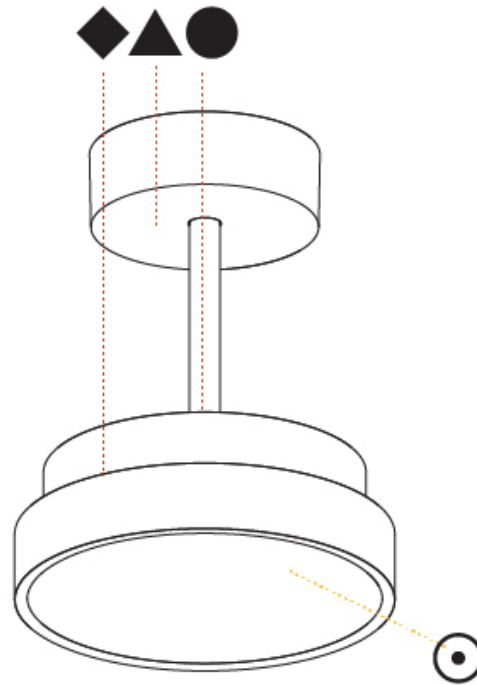

SIGN DIVA TUBE SUSPENSION

A300019-

PROJECT

TYPE

SPECIFIER

QUANTITY

DATE

A